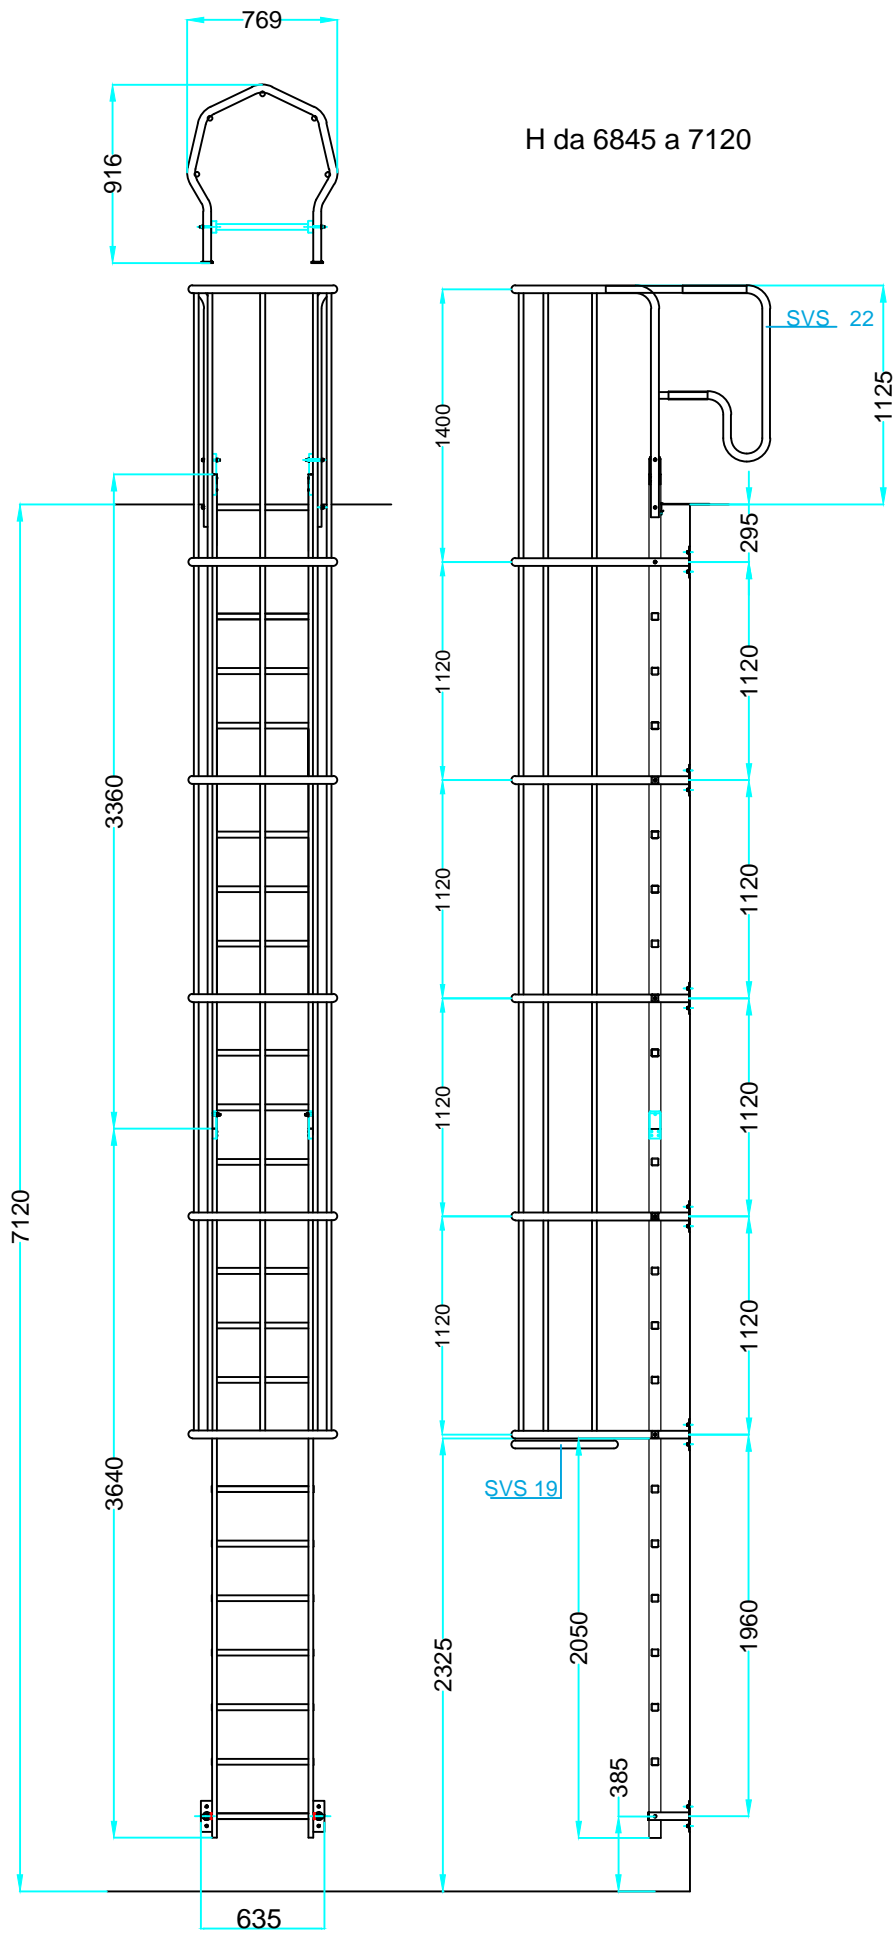

DESCRIZIONE/DESCRIPTION

SVS712

FARAONE
Industrie spa

ORDINE N°

CLIENTE

CODICE DISEGNO

REVISIONE

REV.00

NOME FILE:

DATA
02/08/2018

DESIGNER
Marina M

QUESTO DISEGNO E' DI PROPRIETA' DELLA FARAONE INDUSTRIE: NESSUNA RIPRODUZIONE E' CONSENTITA SENZA LA NOSTRA APPROVAZIONE